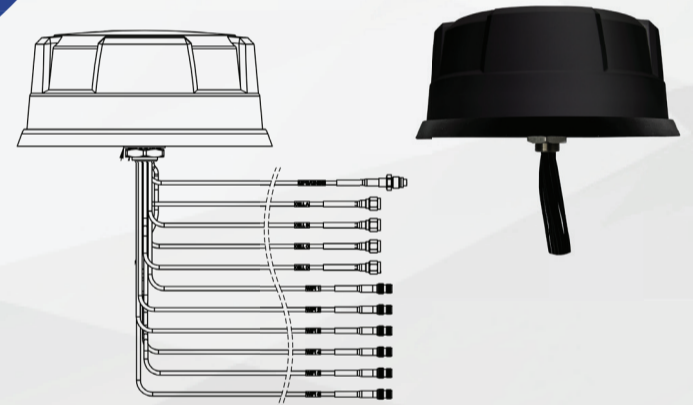

MAKO® 5G MiMo Antenna

Up to 11 separately fed antennas in a single dome housing.

Performance Features

- 4x4 MiMo 5G/4G LTE
- 617-960 / 1427-6000MHz
- Optional Integrated GPS/GNSS
- Up to 6x6 MiMo WiFi 6e 2.4/5.0-7.2GHz
- UN ECE R 118 Compliant Cable Feeds
- IP69K and IK10 Certified

IP69K **IK10**
RATED RATED

Product Features

- Available in black or white
- Multiple antenna functions in a single housing
  - Single hole mounting - reduces vehicle damage, installation time & cost
- Can be mounted on a metallic or non-metallic panel surface
  - Suitable for FirstNet (USA), Frontline (USA) and ESN (UK) Public Safety Networks
- Pre-terminated antenna connectors fitted as standard
- Cable flags attached for easy cable identification and installation

Key Users

- Police & Law Enforcement
- EMS & Fire
- Mass Transit buses and coaches
- Utility Vehicles

Part no.	MiMo LTE	GPS/GNSS	MiMo WiFi
LPMM4-6-60	4x4		
LGMM4-6-60	4x4	•	
LGMDM4-6-60-24-58	4x4	•	2x2
LGMTM4-6-60-24-58	4x4	•	3x3
LGMQM4-6-60-24-58	4x4	•	4x4
LGMHM4-6-60-24-58	4x4	•	6x6

*Part numbers refers to the white version only and are for the antenna as stand along item without any extension cables. For kit part numbers, contact your sales representative.

Product Dimensions

Height - 81mm / 3.2"
Width - 180mm / 7.1"
Weight - 0.9kg / 2lb

Routers

Designed for use with Advanced Pro routers that require a 4x4 MiMo 5G/4G LTE antenna system.

Sierra Wireless	Cradlepoint	Peplink	DIGI
XR80 XR90 MG90 5G	R1900 IBR1700-1200M	MAX-HD4	TX64

MAKING THE CONNECTION

www.panorama-antennas.com